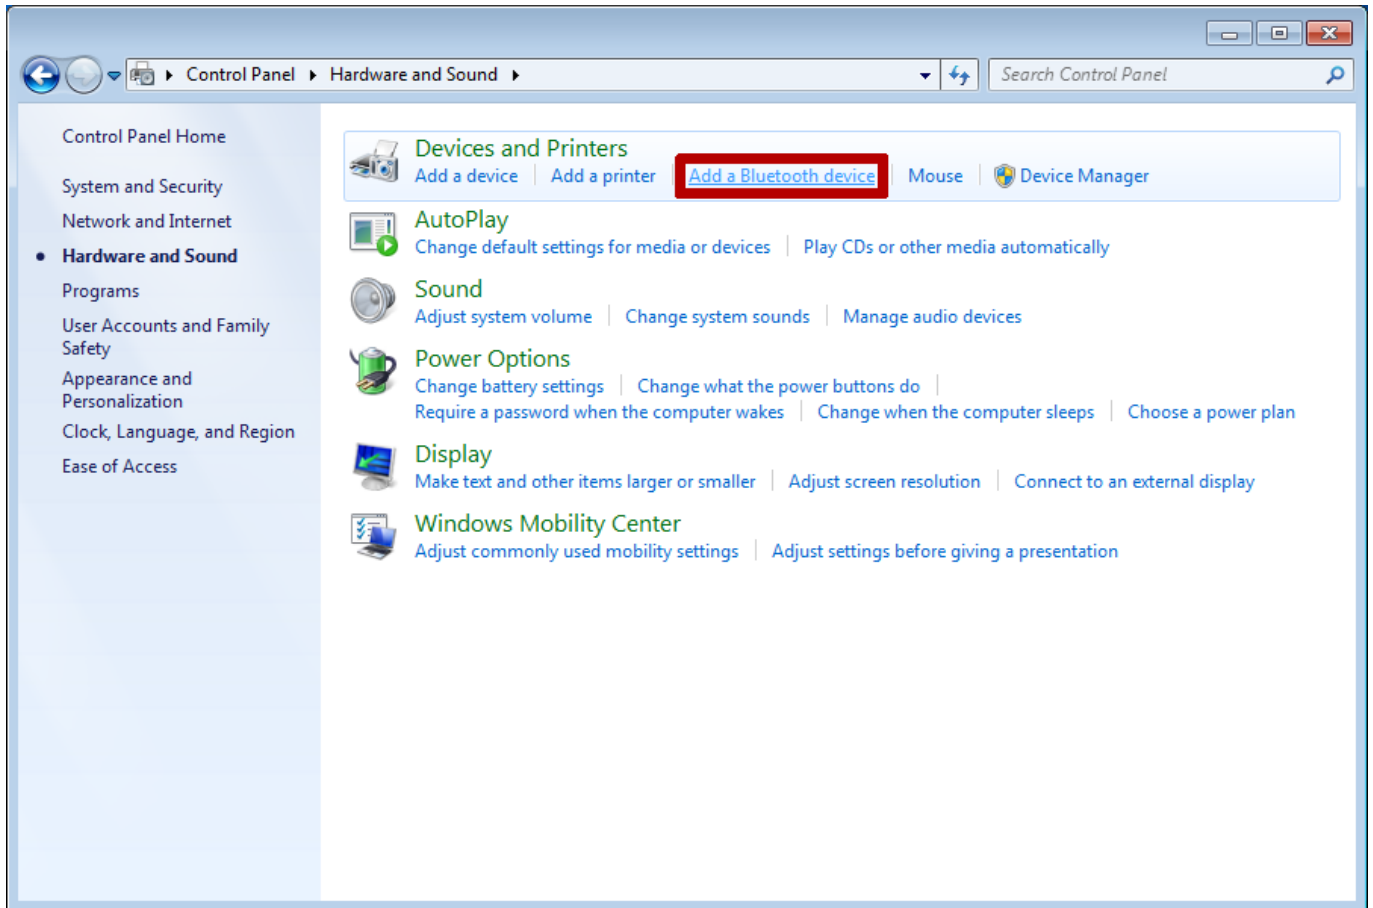

[Powerpoint Download For Mac 2012](#)

connect microsoft bluetooth keyboard to pc

[Pololu Dual Dc Motor Driver For Mac](#)

But Magic Mouse failed to scroll and Bluetooth keyboard not responding If you faced “Mac bluetooth mouse won’t connect” issue, also read our earlier guide : [How to Fix : Magic Mouse Loses Connection or not working..](#) It may not be the best kept secret, but you don’t have to use Apple-branded keyboards with your Mac.. Lot of Mac users reported this issue Sometimes Magic Mouse or Apple Bluetooth keyboard not connecting to Mac computer.. Close or quit the MagicPrefs app Drag the MagicPrefs app from /Application/ folder to the Trash. [Core Ftp For Mac Os X Download](#)

cannot connect microsoft bluetooth keyboard

[Simple Draw Program For Mac](#)

Turn off all Bluetooth devices Turn on computer Turn on Bluetooth devices Now try to pair Bluetooth devices (Press the Bluetooth icon in the Menu bar -> Set up Bluetooth Device -> Choose Bluetooth device ->Follow on-screen instructions.. Reason for this issue?This issue mostly happened because of the software update If you use MagicPrefs app, removing or uninstalling the app might help you to connect your Bluetooth device to computer.. Feb 27, 2019 Connect a device using a Microsoft Bluetooth transceiver with First Connect.. Now your Bluetooth devices should connect to Macbook Pro/Air iMac or Mac Mini If you need to fix “Mac bluetooth keyboard not pairing” issue, also read our earlier guide: [Apple Wireless keyboard won’t connect, fix. 0041d406d9 Kal Equipment 3000 Multimeter Manual](#)