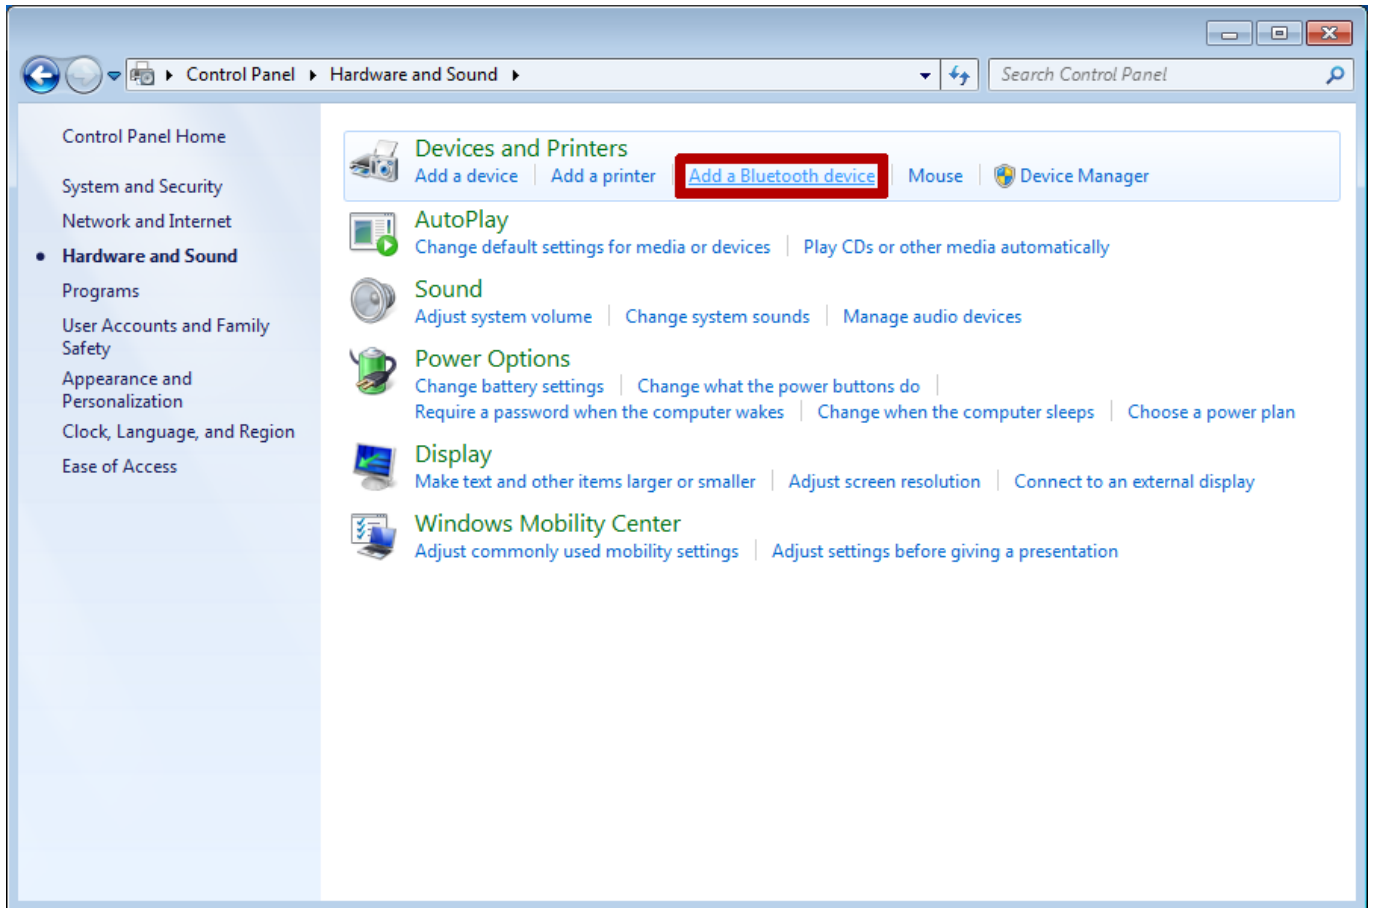

0-WEB.ru

[Can You Connect Microsoft Bluetooth Keyboard To Mac](#)

[Can You Connect Microsoft Bluetooth Keyboard To Mac](#)

0-WEB.ru

---

This means that pretty much any keyboard or mouse on the market can be used Prefer using a gaming keyboard or mouse? Have a really old mouse you just find more comfortable to use.. Plug the Microsoft Bluetooth transceiver into a USB port Press and hold the Connect button on the USB transceiver for five seconds.